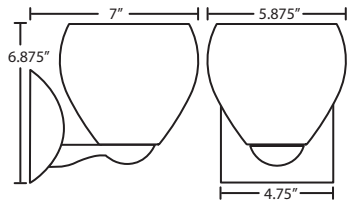

1 W Z BOLLA

MINI SCONCES WALL

location:
DAMP

SPECIFICATIONS:

DESCRIPTION

Wall-mounted sconce featuring one handcrafted glass.

LAMPING

Standard: 60W A19 120V incandescent, suitable for dimming.

GU-24 CFL: Self-ballasted GU-24 lampholders. 13W max, 120V. lamps not included.

LED: 10W GU24 LED Lamp 120V, dimmable, included.

DIFFUSER

Shade shall be handcrafted glass of various decors.

Diameter of 5.875" and height of 5.25"

CONSTRUCTION

Fixture utilizes die-cast arm assembly and stamped steel canopy (4.75" H), with plated metal finish.

METAL FINISH

Fixture shall be finished in Bronze, Chrome or Satin Nickel.

MOUNTING

Installs directly to a 4" octagonal outlet box.

Orient upward or downward, wall-mount only.

LABELS

UL or ETL Listed. Suitable for Damp Locations (interior use only).

BOLLA SHOWN IN HABANERO FINISH (4122HB) IN BRONZE FINISH

For ordering information, see next page

All dimensions provided are nominal. Allowance must be made for dimensional tolerance in handcrafted glasses.

REV 10/14