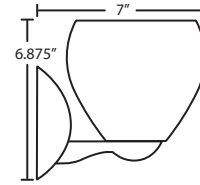

W Z BOLLA

VANITIES WALL

ORDERING:

FIXTURE	GLASS OPTIONS	LAMPING OPTIONS	METAL FINISH	OPTIONS
2WZ 2 Light	412207 Opal Matte	(blank) 60W A15 or A19	BR Bronze	LW Low Wattage
3WZ 3 Light	412218 Amber Cloud	GU24 13W GU24 120V	CR Chrome	labeling
4WZ 4 Light	412219 Carrera	LED 10W LED 120V, dimmable	SN Satin Nickel	
	412241 Garnet			
	412260 Cocoon			
	412280 Amber Matte			
	412286 Blue Cloud			
	4122CE Ceylon			
	4122HB Habanero			
	4122HN Honey			
	4122MA Magma			
	4122VM Vanilla Matte