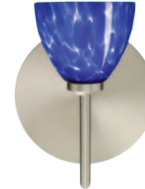

### METAL FINISH

Fixture shall be finished in Bronze, Chrome or Satin Nickel.

185886  
BLUE CLOUD

1758CF  
COPPER FOIL

1758GF  
GOLD FOIL

1758SF  
SILVER FOIL

185895  
PEARL

1858DW  
BLACK DICRO WAVY

1858VB  
BLACK DICRO VINE

185893\*  
DICRO