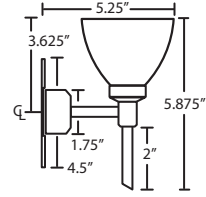

SW DIVI

VANITIES WALL

ORDERING:

FIXTURE	GLASS OPTIONS	METAL FINISH	METAL FINISH	OPTIONS
2SW 2 Light Vanity	1758CF Copper Foil	(blank) 40W G9 Hal	BR Bronze	SQ Square Canopy
3SW 3 Light Vanity	1758GF Gold Foil	LED 5W LED 120V, dimmable	CR Chrome	
4SW 4 Light Vanity	1758SF Silver Foil		SN Satin Nickel	
	185807 Opal Matte			
	185819 Carrera			
	185841 Garnet			
	185886 Blue Cloud			
	185893 Dicro			
	185895 Pearl			
	1858CE Ceylon			
	1858DW Black Dicro Wavy			
	1858SW Silver Dicro Wavy			
	1858VB Black Dicro Vine			
	1858VM Vanilla Matte