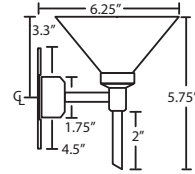

Ex. 3SW-550493-SN
 Kona 3-Light Vanity w/ Dicro Swirl Glass,
 Satin Nickel Finish

2SW: 14.625" L

3SW: 22.5" L

4SW: 30.375" L

Canopy allows direct wiring without outlet box, where armored cable or non-metallic sheathed cable is employed, and the decorative outlet box cover is not required. Orient upward or downward, wall-mount only.