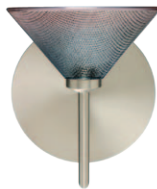

Suitable for use in an open fixture. Dimmable with standard incandescent dimmer.

LED: 5W LED Replaceable source 120V, dimmable, included.

DIFFUSER

Shade shall be handcrafted glass of various decors.

5.5" Dia. x 2.5" H, spaced 7.875" apart on center.

METAL FINISH

Fixture shall be finished in Bronze, Chrome or Satin Nickel.

MOUNTING

Installs directly to a 4" octagonal outlet box, with 1.75" left or right offset. Canopy

allows direct wiring without outlet box, where armored cable or non-metallic

550493
DICRO SWIRL

117687
BLUE MATTE

117652
MARBLE

117691
BI-COLOR

117681
SUNSET

282453
WHITE STARPOINT

282890
MANGO STARPOINT

282484
BLUE STARPOINT

For ordering information, see next page

All dimensions provided are nominal.
Allowance must be made for dimensional tolerance in handcrafted glasses.

REV 10/14

SW KONA

VANITIES WALL

ORDERING:

FIXTURE	GLASS OPTIONS	METAL FINISH	METAL FINISH	OPTIONS
2SW 2 Light Vanity	117607 White	(blank) 40W G9 Hal	BR Bronze	SQ Square Canopy
3SW 3 Light Vanity	117652 Marble	LED 5W LED 120V, dimmable	CR Chrome	
4SW 4 Light Vanity	117681 Sunset		SN Satin Nickel	
	117687 Blue Matte			
	117691 Bi-color			
	282453 White Starpoint			
	282484 Blue Starpoint			
	282490 Mango Starpoint			
	550493 Dicro Swirl			