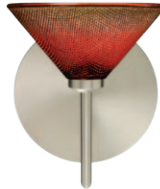

Suitable for use in an open fixture. Dimmable with standard incandescent dimmer.

LED: 5W LED Replaceable source 120V, dimmable, included.

DIFFUSER

Shade shall be handcrafted glass of various decors.

5.5" Dia. x 2.5" H, spaced 7.875" apart on center.

METAL FINISH

Fixture shall be finished in Bronze, Chrome or Satin Nickel.

MOUNTING

Installs directly to a 4" octagonal outlet box, with 1.75" left or right offset. Canopy

allows direct wiring without outlet box, where armored cable or non-metallic

550493
DICRO SWIRL

117687
BLUE MATTE

117652
MARBLE

117691
BI-COLOR

117681
SUNSET

282453
WHITE STARPOINT

282890
MANGO STARPOINT

282484
BLUE STARPOINT

For ordering information, see next page

All dimensions provided are nominal.
Allowance must be made for dimensional tolerance in handcrafted glasses.

REV 10/14

SW KONA

VANITIES WALL

ORDERING:

FIXTURE	GLASS OPTIONS	METAL FINISH	METAL FINISH	OPTIONS
2SW 2 Light Vanity	117607 White	(blank) 40W G9 Hal	BR Bronze	SQ Square Canopy
3SW 3 Light Vanity	117652 Marble	LED 5W LED 120V, dimmable	CR Chrome	
4SW 4 Light Vanity	117681 Sunset		SN Satin Nickel	
	117687 Blue Matte			
	117691 Bi-color			
	282453 White Starpoint			
	282484 Blue Starpoint			
	282490 Mango Starpoint			
	550493 Dicro Swirl			