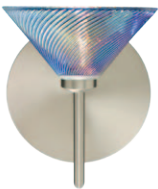

Suitable for use in an open fixture. Dimmable with standard incandescent dimmer.

LED: 5W LED Replaceable source 120V, dimmable, included.

DIFFUSER

Shade shall be handcrafted glass of various decors.

5.5" Dia. x 2.5" H, spaced 7.875" apart on center.

METAL FINISH

Fixture shall be finished in Bronze, Chrome or Satin Nickel.

MOUNTING

Installs directly to a 4" octagonal outlet box, with 1.75" left or right offset. Canopy

allows direct wiring without outlet box, where armored cable or non-metallic

550493
DICRO SWIRL

117687
BLUE MATTE

117652
MARBLE

117691
BI-COLOR

117681
SUNSET

282453
WHITE STARPOINT

282890
MANGO STARPOINT

282484
BLUE STARPOINT

For ordering information, see next page

All dimensions provided are nominal.
Allowance must be made for dimensional tolerance in handcrafted glasses.

REV 10/14

SW KONA

VANITIES WALL

ORDERING:

FIXTURE	GLASS OPTIONS	METAL FINISH	METAL FINISH	OPTIONS
2SW 2 Light Vanity	117607 White	(blank) 40W G9 Hal	BR Bronze	SQ Square Canopy
3SW 3 Light Vanity	117652 Marble	LED 5W LED 120V, dimmable	CR Chrome	
4SW 4 Light Vanity	117681 Sunset		SN Satin Nickel	
	117687 Blue Matte			
	117691 Bi-color			
	282453 White Starpoint			
	282484 Blue Starpoint			
	282490 Mango Starpoint			
	550493 Dicro Swirl			