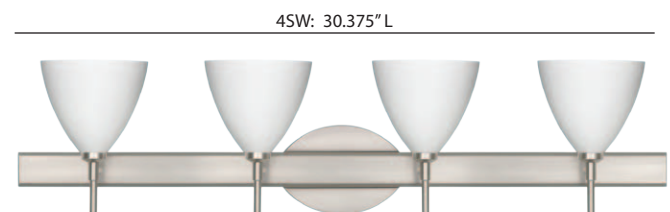

SW MIA

VANITIES WALL

ORDERING:

FIXTURE	GLASS OPTIONS	METAL FINISH	METAL FINISH	OPTIONS
2SW 2 Light Vanity	177907 Opal Matte	(blank) 40W G9 Hal	BR Bronze	SQ Square Canopy
3SW 3 Light Vanity	177918 Amber Cloud	LED 5W LED 120V, dimmable	CR Chrome	
4SW 4 Light Vanity	177919 Carrera		SN Satin Nickel	
	177941 Garnet			
	177980 Amber Matte			
	177986 Blue Cloud			
	1779CE Ceylon			
	1779CF Copper Foil			
	1779GF Gold Foil			
	1779HB Habanero			
	1779HN Honey			
	1779HV Halva			
	1779MA Magma			
	1779MG Marble Grigio			
	1779SF Silver Foil			

Ex. 3SW-1779HV-SN
Mia 3-Light Vanity w/ Halva Glass, Satin Nickel Finish

Canopy allows direct wiring without outlet box, where armored cable or non-metallic sheathed cable is employed, and the decorative outlet box cover is not required. Orient upward or downward, wall-mount only.

LED SCONCES:

- Total power of only 5 watts
- Dimmable with a standard dimmer
- Rated life: 25,000 hours
- 450 lumens
- CCT: 3000° Kelvin
- CRI: 80+

Project Information: