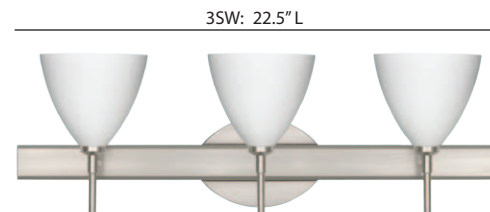

SW MIA

VANITIES WALL

ORDERING:

FIXTURE	GLASS OPTIONS	METAL FINISH	METAL FINISH	OPTIONS
2SW 2 Light Vanity	177907 Opal Matte	(blank) 40W G9 Hal	BR Bronze	SQ Square Canopy
3SW 3 Light Vanity	177918 Amber Cloud	LED 5W LED 120V, dimmable	CR Chrome	
4SW 4 Light Vanity	177919 Carrera		SN Satin Nickel	
	177941 Garnet			
	177980 Amber Matte			
	177986 Blue Cloud			
	1779CE Ceylon			
	1779CF Copper Foil			
	1779GF Gold Foil			
	1779HB Habanero			
	1779HN Honey			
	1779HV Halva			
	1779MA Magma			
	1779MG Marble Grigio			
	1779SF Silver Foil			

Ex. 3SW-1779HV-SN
Mia 3-Light Vanity w/ Halva Glass, Satin Nickel Finish

Canopy allows direct wiring without outlet box, where armored cable or non-metallic sheathed cable is employed, and the decorative outlet box cover is not required. Orient upward or downward, wall-mount only.

LED SCONCES:

- Total power of only 5 watts
- Dimmable with a standard dimmer
- Rated life: 25,000 hours
- 450 lumens
- CCT: 3000° Kelvin
- CRI: 80+

Project Information: