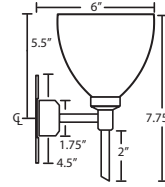

SW MIA

VANITIES WALL

ORDERING:

FIXTURE	GLASS OPTIONS	METAL FINISH	METAL FINISH	OPTIONS
2SW 2 Light Vanity	177907 Opal Matte	(blank) 40W G9 Hal	BR Bronze	SQ Square Canopy
3SW 3 Light Vanity	177918 Amber Cloud	LED 5W LED 120V, dimmable	CR Chrome	
4SW 4 Light Vanity	177919 Carrera		SN Satin Nickel	
	177941 Garnet			
	177980 Amber Matte			
	177986 Blue Cloud			
	1779CE Ceylon			
	1779CF Copper Foil			
	1779GF Gold Foil			
	1779HB Habanero			
	1779HN Honey			
	1779HV Halva			
	1779MA Magma			
	1779MG Marble Grigio			
	1779SF Silver Foil			

Ex. 3SW-1779HV-SN
Mia 3-Light Vanity w/ Halva Glass, Satin Nickel Finish

Canopy allows direct wiring without outlet box, where armored cable or non-metallic sheathed cable is employed, and the decorative outlet box cover is not required. Orient upward or downward, wall-mount only.

LED SCONCES:

- Total power of only 5 watts
- Dimmable with a standard dimmer
- Rated life: 25,000 hours
- 450 lumens
- CCT: 3000° Kelvin
- CRI: 80+

Project Information: