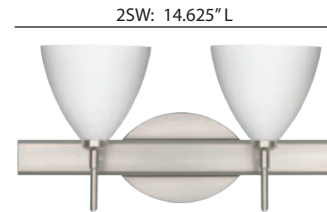

SW MIA

VANITIES WALL

ORDERING:

FIXTURE	GLASS OPTIONS	METAL FINISH	METAL FINISH	OPTIONS
2SW 2 Light Vanity	177907 Opal Matte	(blank) 40W G9 Hal	BR Bronze	SQ Square Canopy
3SW 3 Light Vanity	177918 Amber Cloud	LED 5W LED 120V, dimmable	CR Chrome	
4SW 4 Light Vanity	177919 Carrera		SN Satin Nickel	
	177941 Garnet			
	177980 Amber Matte			
	177986 Blue Cloud			
	1779CE Ceylon			
	1779CF Copper Foil			
	1779GF Gold Foil			
	1779HB Habanero			
	1779HN Honey			
	1779HV Halva			
	1779MA Magma			
	1779MG Marble Grigio			
	1779SF Silver Foil			

Ex. 3SW-1779HV-SN
Mia 3-Light Vanity w/ Halva Glass, Satin Nickel Finish

Canopy allows direct wiring without outlet box, where armored cable or non-metallic sheathed cable is employed, and the decorative outlet box cover is not required. Orient upward or downward, wall-mount only.

LED SCONCES:

- Total power of only 5 watts
- Dimmable with a standard dimmer
- Rated life: 25,000 hours
- 450 lumens
- CCT: 3000° Kelvin
- CRI: 80+

Project Information: