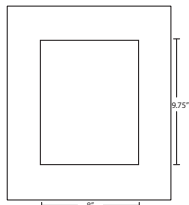

Moto 13:

FIXTURE	DIFFUSER	LAMP OPTIONS	METAL FINISH
108 Grid	842207 Satin White Glass	(blank) 2x 60W E12 Incan	BA Brushed Alum
109 Square	WA White Acrylic	GU24* 2x 26W Quad 120V	BR Bronze

*Note the lamp must be Quad style to fit diffuser.

Ex. 104-842007-BA
1 Lt. Moto 8 Grid Sconce w/ Satin White Glass,
Brushed Aluminum Finish

Project Information: