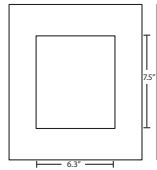

Moto 11:

FIXTURE	DIFFUSER	LAMP OPTIONS	METAL FINISH
106 Grid	842107 Satin White Glass	(blank) 1x 60W E12 Incan	BA Brushed Alum
107 Square	WA White Acrylic	E2 2x 18W Quad 120V GU24* 2x 18W Quad 120V	BR Bronze

*Note the lamp must be Quad style to fit diffuser.