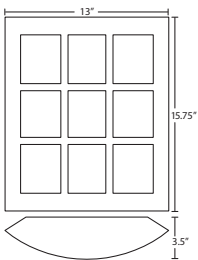

Moto 13:

FIXTURE	DIFFUSER	LAMP OPTIONS	METAL FINISH
108 Grid	842207 Satin White Glass	(blank) 2x 60W E12 Incan	BA Brushed Alum
109 Square	WA White Acrylic	GU24* 2x 26W Quad 120V	BR Bronze

*Note the lamp must be Quad style to fit diffuser.

Ex. 104-842007-BA
1 Lt. Moto 8 Grid Sconce w/ Satin White Glass,
Brushed Aluminum Finish

Project Information: