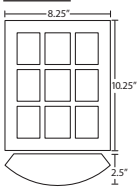

For ordering information, see next page

All dimensions provided are nominal.
Allowance must be made for dimensional tolerance in handcrafted glasses.

REV 1/12

MOTO 8 / 11 / 13

METALWORKS OUTDOOR

ORDERING:

Moto 8: