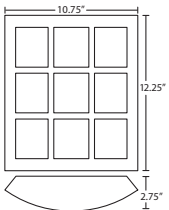

Moto 11:

FIXTURE	DIFFUSER	LAMP OPTIONS	METAL FINISH
106 Grid	842107 Satin White Glass	(blank) 1x 60W E12 Incan	BA Brushed Alum
107 Square	WA White Acrylic	E2 2x 18W Quad 120V GU24* 2x 18W Quad 120V	BR Bronze

*Note the lamp must be Quad style to fit diffuser.