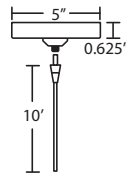

1XP Pendant + Monopoint Flat Canopy

- Pendant Shade and Cord/Socket Set, plus Flat Canopy
- 1x electronic 60W dimmable transformer, fits partially in junction box
- 10' Field-adjustable braided coaxial-type cord with a teflon jacket (clear or bronze tint coordinates with metal finish)
- Quick-Connect Jack provided
- Integral Quick-Connect adapter
- Bronze or Satin Nickel metal finishes