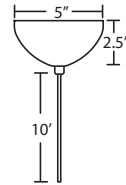

FIXED PENDANT OPTIONS:

1XC 1 Light Pendant, Dome Canopy

NO CORD CUTTING REQUIRED

- Suitable for use on sloped ceilings
- 1x electronic 60W dimmable 120V transformer
- Installs to standard 4" octagonal junction box
- Bronze or Satin Nickel metal finishes