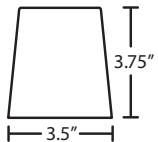

NICO 4

12V ADJUSTABLE PENDANTS

location:
DRY

SPECIFICATIONS:

DESCRIPTION

Low-voltage adjustable mini pendant with handcrafted glass. Up or down adjusting is achieved by squeezing the cable adjuster, then releasing to lock in position.

LAMPING

35W Low pressure halogen GY6.35 12V Bi-Pin lamp, included. Suitable for use in an open fixture.

DIFFUSER

Shade shall be handcrafted glass of various decors. 3.5" Dia. x 3.75" H

CABLE

Standard is 8' bare silver-color braided cable, length may be field-adjusted.

STANDARD PENDANT (1XA)

Adjustable pendant comes complete with quick-connect jack (includes swivel/pivot feature) and a Quick-Connect canopy.

METAL FINISH

Glass retainer hardware, adjuster and Quick-connect are finished in either Bronze or Satin Nickel.

LABELS

ETL or UL Listed. Suitable for Dry Locations (interior use only).

For ordering information, see next page

All dimensions provided are nominal. Allowance must be made for dimensional tolerance in handcrafted glasses.

REV 10/14