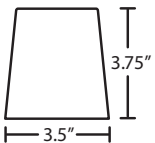

NICO 4

12V MINI PENDANTS

location:
DRY

SPECIFICATIONS:

DESCRIPTION

Low voltage mini pendant with handcrafted glass.

LAMPING

Standard: 35W Low pressure halogen GY6.35 12V Bi-Pin lamp, lamp included. Suitable for use in an open fixture. Optional lamp shield also available.

LED: 6W integrated lightsource, dimmable. (Available on 1XT or 1XC fixtures only).

DIFFUSER

Shade shall be handcrafted glass of various decors. 3.5" Dia. x 3.75" H

Opening sizes: 24mm.

CORD

Standard cord is 10' field-adjustable coaxial type with teflon jacket and decorative sleeve at the socketholder. Jacket tint coordinates with metal finish. Cords also available in 15' lengths.

STANDARD PENDANT (1XC, 1XT)

Mini pendant comes complete with either dome-style or flat-style canopy.

QUICK-CONNECT OPTION (XP, RXP, 1XP)

Quick-Connect Jack is compatible with Besa Rail Adapter, or Quick-Connect canopies (order separately).

METAL FINISH

Glass retainer hardware, sleeve and Quick-Connect Jack and/or canopies are finished in either Bronze or Satin Nickel.

LABELS

UL or ETL Listed. Suitable for Damp Locations (interior use only).

For ordering information, see next page

All dimensions provided are nominal.
Allowance must be made for dimensional tolerance in handcrafted glasses.

REV 10/14