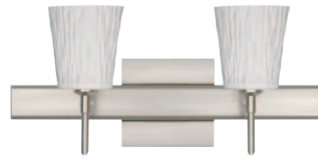

LED: 5W LED Replaceable source 120V, dimmable, included.

DIFFUSER

Shade shall be handcrafted glass of various decors.
3.5" Dia. x 3.75" H, spaced 7.875" apart on center.

CONSTRUCTION

Fixture utilizes metal arm assembly and stamped steel body, with plated finish.
Decorative finials can be removed for downlighting applications. Decorative outlet box cover optional when not required.

METAL FINISH

Fixture shall be finished in Bronze, Chrome or Satin Nickel.

MOUNTING

Installs directly to a 4" octagonal outlet box, with 1.75" left or right offset. Canopy allows direct wiring without outlet box, where armored cable or non-metallic sheathed cable is employed, and the decorative outlet box cover is not required. Orient upward or downward, wall-mount only.

VANITIES WALL

ORDERING:

FIXTURE	GLASS OPTIONS	METAL FINISH	METAL FINISH	OPTIONS
2SW 2 Light Vanity	512500 Clear Stone	(blank) 40W G9 Hal	BR Bronze	SQ Square Canopy
3SW 3 Light Vanity	5125CF Stone Copper Foil	LED 5W LED 120V, dimmable	CR Chrome	
4SW 4 Light Vanity	5125GF Stone Gold Foil		SN Satin Nickel	
	5125GL Glitter Stone			
	5125OS Opal Stone			
	5125SF Stone Silver Foil			

Ex. 3SW-5125OS-SN

Nico 4 3-Light Vanity w/ Opal Stone Glass, Satin Nickel Finish

2SW: 14.625" L

3SW: 22.5" L

4SW: 30.375" L

Canopy allows direct wiring without outlet box, where armored cable or non-metallic sheathed cable is employed, and the decorative outlet box cover is not required. Orient upward or downward, wall-mount only.