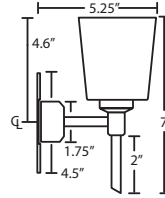

SW NICO 4

VANITIES WALL

ORDERING:

FIXTURE	GLASS OPTIONS	METAL FINISH	METAL FINISH	OPTIONS
2SW 2 Light Vanity	512500 Clear Stone	(blank) 40W G9 Hal	BR Bronze	SQ Square Canopy
3SW 3 Light Vanity	5125CF Stone Copper Foil	LED 5W LED 120V, dimmable	CR Chrome	
4SW 4 Light Vanity	5125GF Stone Gold Foil		SN Satin Nickel	
	5125GL Glitter Stone			
	5125OS Opal Stone			
	5125SF Stone Silver Foil			

Ex. 3SW-5125OS-SN

Nico 4 3-Light Vanity w/ Opal Stone Glass, Satin Nickel Finish