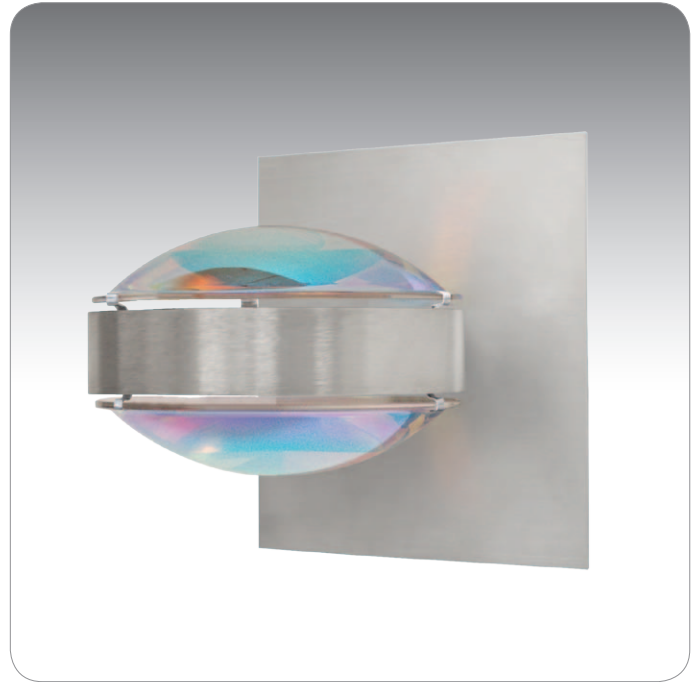

OPTOS

SCONCES WALL

location:
DAMP

SPECIFICATIONS:

DESCRIPTION

Accent lighting sconce with dual lenses, lens unit swivels 359° where it attaches to the canopy.

LAMPING

Standard: 40W low-pressure G9 Halogen 120V lamps, included.

Lamps are suitable for use in an open fixture.

LED: 5W LED Replaceable source 120V, dimmable, included.

LENSES

3.5" Diameter. Domed flood light glass lenses are available in combinations.

Options include Clear, Frosted, Dicro Warm, Dicro Cool.

CANOPY

Canopy (4.375" Sq.) and Faceplate (5") is plated metal.

METAL FINISH

Canopy and lens unit hardware shall be finished in Chrome or Brushed Aluminum

MOUNTING

Installs directly to a 4" junction box. Unit secures with concealed screws.

LABELS

UL or ETL Listed. Suitable for Damp Locations (interior use only).

OPTOS SHOWN IN COOL DICRO/COOL DICRO (CD)CD