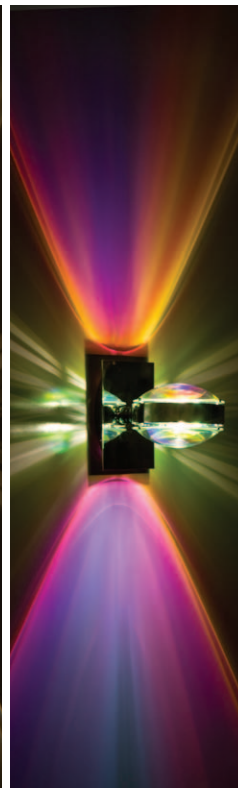

CD
COOL DICRO