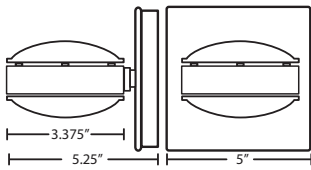

OPTOS

SCONCES WALL

location:
DAMP

SPECIFICATIONS:

DESCRIPTION

Accent lighting sconce with dual lenses, lens unit swivels 359° where it attaches to the canopy.

LAMPING

Standard: 40W low-pressure G9 Halogen 120V lamps, included.

Lamps are suitable for use in an open fixture.

LED: 5W LED Replaceable source 120V, dimmable, included.

LENSES

3.5" Diameter. Domed flood light glass lenses are available in combinations.

Options include Clear, Frosted, Dicro Warm, Dicro Cool.

CANOPY

Canopy (4.375" Sq.) and Faceplate (5") is plated metal.

METAL FINISH

Canopy and lens unit hardware shall be finished in Chrome or Brushed Aluminum

MOUNTING

Installs directly to a 4" junction box. Unit secures with concealed screws.

LABELS

UL or ETL Listed. Suitable for Damp Locations (interior use only).

CL
CLEAR

For ordering information, see next page

All dimensions provided are nominal.
Allowance must be made for dimensional tolerance in handcrafted glasses.

REV 10/14