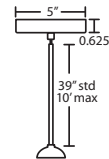

DIFFUSER

Shade shall be handcrafted glass of various decors. 6.25" Dia. x 12" H

Opening sizes: 3x10mm holes.

SUSPENSION

Cord-hung: 10' SJT-type cord. Jacket coordinates with metal finish. 5" Dia. canopy is stamped steel. Black or white powder-coat.

- Swivel at canopy, suitable for sloped ceilings
- Includes telescoping section plus 4 connectable stem sections, (1x 3", 1x 6", 1x 12", 1x 18"), 10' max
- Bronze or Satin Nickel

LED 120V PENDANTS:

- Internal driver integrated in the lamp, GU24 base
- Total power of only 10 watts
- Dimmable with a standard dimmer
- Rated life: 30,000 hours
- Frosted acrylic diffuser
- 800 lumens
- CCT: 2800° Kelvin
- CRI: 80+