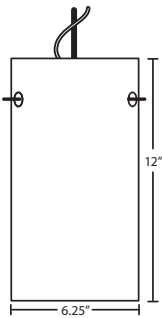

TONDO 12

120V PENDANTS

SPECIFICATIONS:

DESCRIPTION

Cord-hung, cable-hung or stem-mount pendant with handcrafted glass diffuser.

LAMPING

Standard: 150W A21 120V incandescent, suitable for dimming, not included.

CFL: 26W 4-Pin CFL with non-dimming electronic ballast. 120V, lamp not included.

GU24 CFL: Self-ballasted GU24 lampholders. 26W max, 120V, lamp not included.

LED: 10W GU24 LED Lamp 120V, dimmable, included.

DIFFUSER

Shade shall be handcrafted glass of various decors. 6.25" Dia. x 12" H

Opening sizes: 3x10mm holes.

SUSPENSION

Cord-hung: 10' SJT-type cord. Jacket coordinates with metal finish. 5" Dia. canopy is stamped steel. Black or white powder-coat.

Stem-mount: 4 connectable stem sections (3", 6", 12" and 18" lengths), 10' max. 5" Dia. canopy (with swivel) and stem sections are plated steel. Bronze or Satin Nickel.

MOUNTING

Installs directly to a 4" octagonal ceiling box. Suitable for sloped ceilings.

LABELS

UL or ETL Listed. Suitable for Damp Locations (interior use only).

Consult factory concerning lower wattage labeling for energy requirements.

For ordering information, see next page

All dimensions provided are nominal. Allowance must be made for dimensional tolerance in handcrafted glasses.

REV 10/14