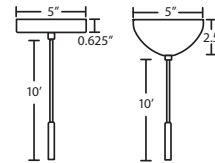

ORDERING:

CONNECTION	GLASS OPTIONS	LAMP OPTIONS	METAL FINISH	OPTIONS
Cable Fixture 1KX 1 Lt. Dome	412007 Opal Matte 412018 Amber Cloud 412019 Carrera	(blank) 150W A21 Incan I1 26W TBX 120V R1 26W TBX 277V	Cable/Stem Fixture BR Bronze SN Satin Nickel	L 15' cord LW Low wattage labeling
Stem Fixture 1TT 1 Lt. Flat	412080 Amber Matte 412086 Blue Cloud 4120CE Ceylon	GU24 26W GU24 120V LED 10W LED 120V, dimmable	Cord Fixture BK Black (Black cord) WH White (White cord)	
Cord Fixture 1VC 1 Lt. Dome 1VT 1 Lt. Flat	4120VM Vanilla Matte			

Ex. **1KX-412019-SN**
Tondo 12 Pendant w/ Carrera Glass,
Satin Nickel Finish

PENDANT OPTIONS:

CORD-HUNG PENDANTS

- Flat or Dome Canopy styles. Dome style allows adjustment without cutting cord.
- Suitable for sloped ceilings
- Cord: 10' SJT, 5" sleeve at socketholder
- Black or White finish