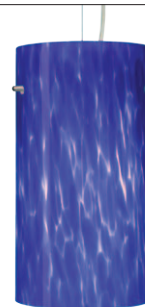

412086
BLUE CLOUD