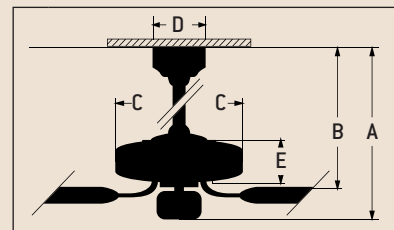

Specs

- Blade Sweep 52"
- Number of Blades 10
- Blade Pitch 13.5°
- Motor Size (MM) 188 x 15
- AMPS (HI Speed) 0.42
- Watts (HI Speed) 49
- RPM (HI-MED-LOW) 162-117-63
- Shipping Wt. (lbs.) 33.38
- CU. FT. in Carton 2.47
- Airflow* 4,202
(Cubic Feet Per Minute)
- Electricity Use* 49 Watts
- Airflow Efficiency* 86
(Cubic Feet Per Minute Per Watt)

Ceiling Drop Dimensions

A: 6" DR - 14.25" B: 6" DR - 9.75"
 C: 13.0" D: 6.0"
 E: 6.75"

DR: Downrod

Compare: 49" to 60" ceiling fans have airflow efficiencies ranging from approximately 51 to 176 cubic feet per minute per watt at high speed.