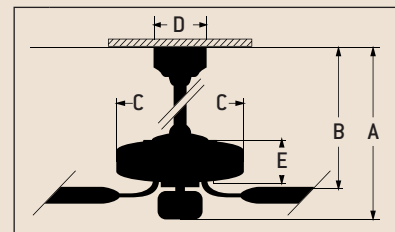

Ceiling Drop Dimensions

- A: 2" DR - 12.0"   B: 2" DR - 7.5"
- A: 6" DR - 16.0"   B: 6" DR - 11.5"
- C: 12.5"   D: 5.125"
- E: 4.5"

DR: Downrod

Compare: 36" to 48" ceiling fans have airflow efficiencies ranging from approximately 71 to 86 cubic feet per minute per watt at high speed.

**Compare: 49" to 60" ceiling fans have airflow efficiencies ranging from approximately 51 to 176 cubic feet per minute per watt at high speed.*

** Due to 2005 EPACT regulations, light kits may be subject to change