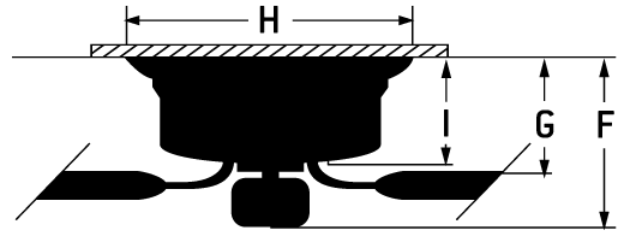

CRAFTMADE

WarPlanes - WB242BS2

42" Ceiling Fan with Blades and Light Kit

Finish: WarPlanes Black Sheep

Perfect for a boy's room, playroom, or for any plane aficionado; the War Planes ceiling fan collection is a tribute to the heroic fighter pilots and planes of yesterday. At 42"-48" in diameter, these classic reproductions come with small space flushmount installation, a standard 3-speed reversible motor and a Lifetime Limited Warranty. Choose from our four lofty designs and let your imagination soar.

Specs

Blade Sweep Opt (in.)	42
Blades	2
Blade Pitch (°)	15
Motor Size (MM)	153x8
Amps at High Speed	0.50
Energy Guide Watts	29
Energy Guide CFM	1927
Energy Guide CFM_Watts	49
Watts (Hi Speed)	40
Carton Size (CU FT)	1.87
Shipping Weight (lbs.)	14.70
Bulb Wattage	50
Light Kit Options	Integrated Light Kit

Dimensions

F: w/ Light Kit - 9.25
G: 7
I: 6.50
H: 11.75

Downloads

WarPlanes - WB242BS2

 [PDF Tear Sheet](#)

 [Installation Guide](#)

 [Energy Guide](#)

 [Energy Guide Image](#)