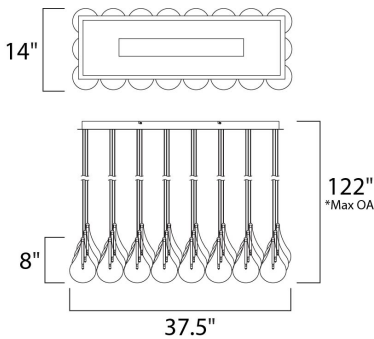

PRODUCT DESCRIPTION

A simple idea gracefully executed in the Larmes collection. Row upon row of Clear oversized teardrops, mounted onto an extended Polished Chrome lamp holder that supports xenon lamps, sets the stage. Individually adjustable drops for custom stagger effects allow for dramatic impact. An added benefit of each drop being aircraft cable-suspended, is the ability to adjust the overall height of the piece to fit the space. The final result is stark and stunning.

*max overall height

MEASUREMENTS

DIMENSION : 37.5" L x 14" W x 8" H
 MAX OAH : 122" OAH
 CANOPY : 12.25" W x 1.5" H x 35.75" L
 HANGING WEIGHT : 20.02 lb

LAMPING

INPUT VOLTAGE : V
 LUMENS : 2,880 Rated
 BULB : 24 x 10W Xenon 12V G4 , 240W Total
 BULB INCLUDED : (Included)
 DIMMABLE : Electronic Low Voltage (ELV)
 COLOR_TEMP : 2900K