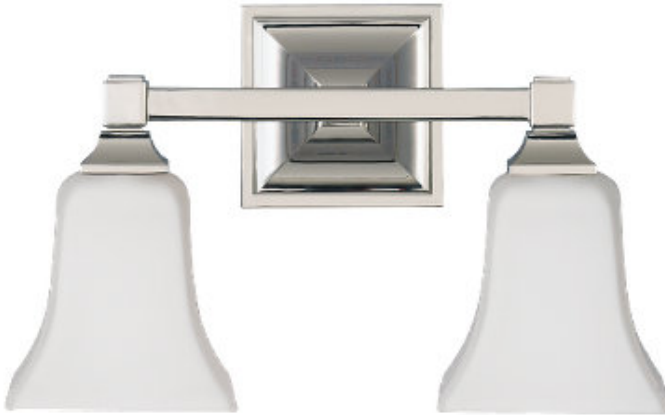

MURRAY FEISS

Job Name:

Job Type:

Comments:

Quantity:

VS12402-PN: 2 - Light Vanity Fixture

Dimensions:

Length: 14 1/4"

Extends: 6 1/2"

Height: 8 3/4"

Weight: 4.7 lbs.

Bulbs:

2 - Medium A - Line 100w max 120v - Not included

Material List:

Safety Listing:

UL Listed for Dry Locations

Instruction Sheets:

English (VS1240)

Collection: American Foursquare

UPC #:014817319699

Finish: Polished Nickel (PN)

Backplate / Canopy Details:

Type	Height / Length	Width	Depth	Diameter	Outlet Box Up	Outlet Box Down
Mounting Plate	5	5				