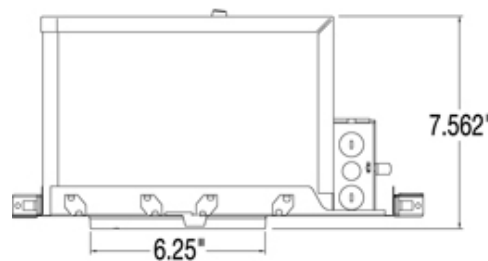

New Construction IC Airtight Housing

Airtight Construction: Meets airtight requirements for 2.0 CFM or less air leakage.

Bar Hanger: Break-away bar hangers easily extend and will not fall out of plaster flange, providing sturdy installation.

Joist Tab: Tab to locate on bottom of joist.

Notch for T-Bar Ceilings: No clips required. Secure bar hanger to T-Bars with wires or screws.

Housing Adjustment: Housing adjusts vertically for various ceiling thicknesses.

Sealed Trim: One piece sealed trims. No light leaks.

Snap-In Socket: Snap in socket locates lamp in optimum position.

Bar Hanger Locking Tabs: Squeeze tabs with pliers to lock bar hangers in place.

Quick Hit: Integral captive nails included and positioned for fast, easy installation.

Junction Box with Integral Romex Connector: Junction box with integral romex connector, quick-push and lock connector and through circuit wiring with 4 in, 4 out #12 wire, saves installation time.

Safe- Thermally Protected/Listed for Damp Location: IC housing is approved for use in direct contact with insulation.

UPC #:785652110030

Dimensions:

- **Diameter:** 6 1/4"
- **Length:** 14 5/8"
- **Width:** 13 1/2"
- **Height:** 7 9/16"

Features:

- Meets Title 24 energy efficiency standards

Material List:

1 Housing - Steel - Raw Steel

Safety Listing:

UL Listed for Damp Locations / IC
cUL Listed for Damp Locations / IC

Shipping Information:

Package Type	Product #	Quantity	UPC	Length	Width	Height	Cube	Weight	UPS Ship
Individual	11003	1	785652110030	15	14.5	8	1.007	3.7	Yes