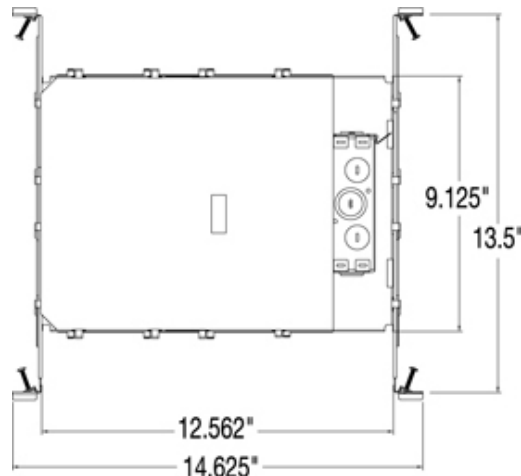

New Construction IC Airtight Housing

Airtight Construction: Meets airtight requirements for 2.0 CFM or less air leakage.

Bar Hanger: Break-away bar hangers easily extend and will not fall out of plaster flange, providing sturdy installation.

Joist Tab: Tab to locate on bottom of joist.

Notch for T-Bar Ceilings: No clips required. Secure bar hanger to T-Bars with wires or screws.

Housing Adjustment: Housing adjusts vertically for various ceiling thicknesses.

Sealed Trim: One piece sealed trims. No light leaks.

Snap-In Socket: Snap in socket locates lamp in optimum position.

Bar Hanger Locking Tabs: Squeeze tabs with pliers to lock bar hangers in place.

Quick Hit: Integral captive nails included and positioned for fast, easy installation.

Junction Box with Integral Romex Connector: Junction box with integral romex connector, quick-push and lock connector and through circuit wiring with 4 in, 4 out #12 wire, saves installation time.

Safe- Thermally Protected/Listed for Damp Location: IC housing is approved for use in direct contact with insulation.

UPC #:785652110030

Dimensions:

- **Diameter:** 6 1/4"
- **Length:** 14 5/8"
- **Width:** 13 1/2"
- **Height:** 7 9/16"

Features:

- Meets Title 24 energy efficiency standards

Material List:

1 Housing - Steel - Raw Steel

Safety Listing:

UL Listed for Damp Locations / IC
cUL Listed for Damp Locations / IC

Shipping Information:

Package Type	Product #	Quantity	UPC	Length	Width	Height	Cube	Weight	UPS Ship
Individual	11003	1	785652110030	15	14.5	8	1.007	3.7	Yes