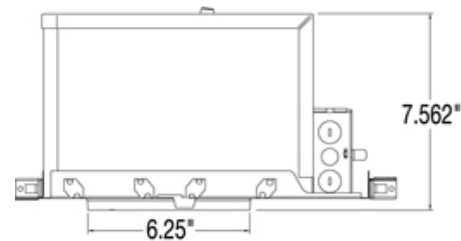

New Construction IC Airtight Housing w/Quick Connects

Airtight Construction: Meets airtight requirements for 2.0 CFM or less air leakage.

Bar Hanger: Break-away bar hangers easily extend and will not fall out of plaster flange, providing sturdy installation.

Joist Tab: Tab to locate on bottom of joist.

Notch for T-Bar Ceilings: No clips required. Secure bar hanger to T-Bars with wires or screws.

Housing Adjustment: Housing adjusts vertically for various ceiling thicknesses.

Sealed Trim: One piece sealed trims. No light leaks.

Snap-In Socket: Snap in socket locates lamp in optimum position.

Bar Hanger Locking Tabs: Squeeze tabs with pliers to lock bar hangers in place.

Quick Hit: Integral captive nails included and positioned for fast, easy installation.

Junction Box with Integral Romex Connector: Junction box with integral romex connector, quick-push and lock connector and through circuit wiring with 4 in, 4 out #12 wire, saves installation time.

Safe- Thermally Protected/Listed for Damp Location: IC housing is approved for use in direct contact with insulation.

UPC #:785652110047

Dimensions:

- **Diameter:** 6 1/4"
- **Length:** 14 5/8"
- **Width:** 13 1/2"
- **Height:** 7 9/16"

Features:

- Meets Title 24 energy efficiency standards

Material List:

1 Housing - Steel - Raw Steel

Safety Listing:

UL Listed for Damp Locations / IC
cUL Listed for Damp Locations / IC

Shipping Information:

Package Type	Product #	Quantity	UPC	Length	Width	Height	Cube	Weight	UPS Ship
Individual	11003QC	1	785652110047	15	14.5	8	1.007	3.7	Yes
Master Pack		6	10785652110044	26.5	25.5	9.25	3.617	25.5	Yes
NJ Pallet		96		48	40	74	82.222	408	No
NV Pallet		96		48	40	74	82.222	408	No