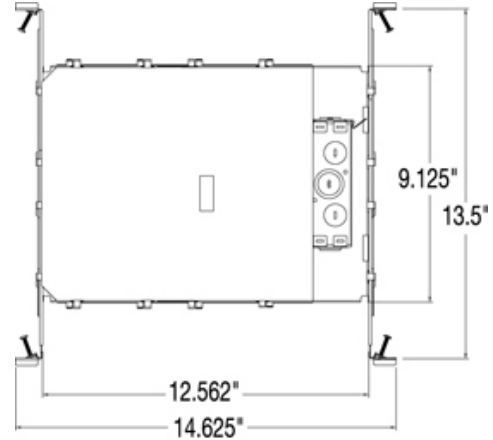

New Construction IC Airtight Housing w/Quick Connects

Airtight Construction: Meets airtight requirements for 2.0 CFM or less air leakage.

Bar Hanger: Break-away bar hangers easily extend and will not fall out of plaster flange, providing sturdy installation.

Joist Tab: Tab to locate on bottom of joist.

Notch for T-Bar Ceilings: No clips required. Secure bar hanger to T-Bars with wires or screws.

Housing Adjustment: Housing adjusts vertically for various ceiling thicknesses.

Sealed Trim: One piece sealed trims. No light leaks.

Snap-In Socket: Snap in socket locates lamp in optimum position.

Bar Hanger Locking Tabs: Squeeze tabs with pliers to lock bar hangers in place.

Quick Hit: Integral captive nails included and positioned for fast, easy installation.

Junction Box with Integral Romex Connector: Junction box with integral romex connector, quick-push and lock connector and through circuit wiring with 4 in, 4 out #12 wire, saves installation time.

Safe- Thermally Protected/Listed for Damp Location: IC housing is approved for use in direct contact with insulation.

UPC #:785652110047

Dimensions:

- **Diameter:** 6 1/4"
- **Length:** 14 5/8"
- **Width:** 13 1/2"
- **Height:** 7 9/16"

Features:

- Meets Title 24 energy efficiency standards

Material List:

1 Housing - Steel - Raw Steel

Safety Listing:

UL Listed for Damp Locations / IC
cUL Listed for Damp Locations / IC

Shipping Information:

Package Type	Product #	Quantity	UPC	Length	Width	Height	Cube	Weight	UPS Ship
Individual	11003QC	1	785652110047	15	14.5	8	1.007	3.7	Yes
Master Pack		6	10785652110044	26.5	25.5	9.25	3.617	25.5	Yes
NJ Pallet		96		48	40	74	82.222	408	No
NV Pallet		96		48	40	74	82.222	408	No