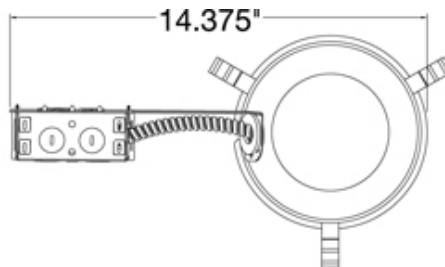

Job Name:

Job Type:

Comments:

Quantity:

**11017: Remodel Non-IC Housing**

**Specification Images:**

Remodel Non-IC 6" Housing

Trims: 11032AT, 11037AT, 11038AT, 11044AT, 11045AT, 11020AT, 11023AT, 11033AT, 11034AT, 11035AT, 1136AT, 11039AT, 1151AT, 1154AT, 11055AT

UPC #:785652110177

**Dimensions:**

- Diameter: 6 5/8"
- Length: 14 3/8"
- Height: 7 9/16"

**Features:**

- Meets Title 24 energy efficiency standards

**Material List:**

1 Housing - Steel - Raw Steel

**Safety Listing:**