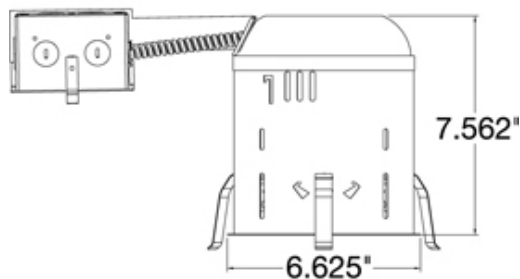

Job Name:

Job Type:

Comments:

Quantity:

**11017: Remodel Non-IC Housing**

**Specification Images:**

Remodel Non-IC 6" Housing

Trims: 11032AT, 11037AT, 11038AT, 11044AT, 11045AT, 11020AT, 11023AT, 11033AT, 11034AT, 11035AT, 1136AT, 11039AT, 1151AT, 1154AT, 11055AT

UPC #:785652110177

**Dimensions:**

- Diameter: 6 5/8"
- Length: 14 3/8"
- Height: 7 9/16"

**Features:**

- Meets Title 24 energy efficiency standards

**Material List:**

1 Housing - Steel - Raw Steel

**Safety Listing:**