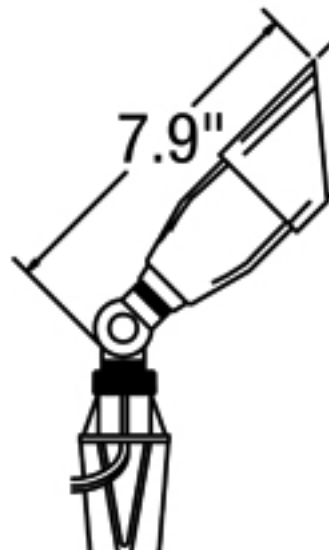

Job Name:

Job Type:

Comments:

Quantity:

**91006-147: Intrepid Directional Up Light, 12v**

**Specification Images:**

**Collections:** Imperial (Primary)  
Intrepid

Multi-purpose, up-light and surface-mounted directional fixtures offer style and function without compromise. Its sleek straight lines and dual gasket shroud feature make the Intrepid an essential fixture when lighting palms, trees, columns or other tall structures. Featuring an O-ring supported shroud this down-light fixture uses the Universal Mounting Bracket to make installation fast and easy.

**Dimensions:**

**Diameter:** 4 13/32"

**Wire:** 300" (color/Brown)

**Height:** 7 29/32"

**Bulbs:**

1 - GU5.3 bi-pin MR16/ MRC16 35w max 12v - included

**Features:**

- Features orbital lock nut for precision lamp aiming
- Uses necked glass only for thumb screw fitters