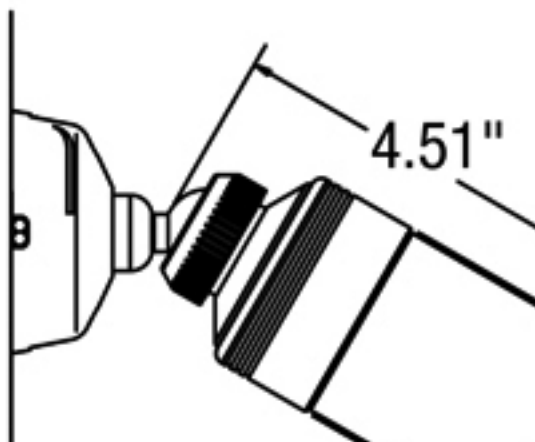

Job Name:

Job Type:

Comments:

Quantity:

**91126-147: Comet Down Light, 12v**

**Specification Images:**

**Collections:** Meridian (Primary)  
Comet

**Dimensions:**

**Diameter:** 2 3/8"      **Wire:** 36" (color/Brown)  
**Height:** 4 1/2"

Cast Brass Construction

**Bulbs:**

1 - GU5.3 bi-pin halogen MR16 20w max 12v - included

Pre-Greased Beryllium Copper Socket

**Features:**