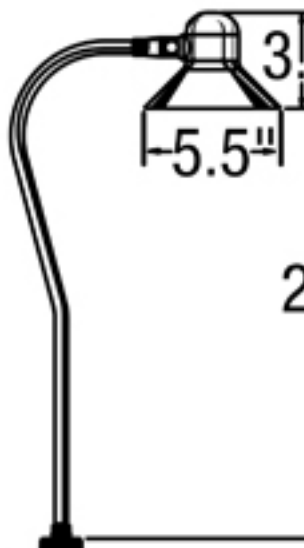

Job Name:

Job Type:

Comments:

Quantity:

91195-148: Canterbury Path Light

Specification Images:

Collections: Cypress-Unique (Primary)
Canterbury-Unique

Dimensions:

Diameter: 5 1/2" **Wire:** 300" (color/Brown)
Height: 20 5/16"

Elegant and stylish adjustable path lights with fully articulating shroud allowing maximum design control. The bell shape shroud tilts and rotates to illuminate walkways or any other walking area with high efficiency. Its 20 watt lamp is ideal for creating soft glow lighting.

Bulbs:

1 - G4 bi-pin T-3 20w max 12v - included

Natural Copper Construction

Features:

- Features orbital lock nut for precision lamp aiming
- Uses necked glass only for thumb screw fitters

Pre-Greased Beryllium Copper Socket

UPC #:785652129629

Finish: Natural Copper (148)

Replacement Bulb Data:

Product #		Type	Base	Watts	Watts Consumed	Volts	Hours	Lumens	Temp (°K)	CRI
97065		T-3	G4 bi-pin	20	20	12v	10000	250	2850	

Shipping Information: