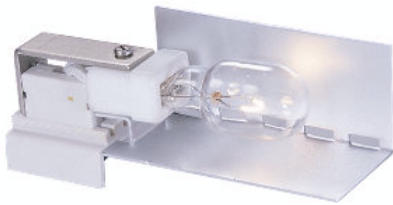

Job Name:		Item Number:	
Specifier Name:		Sales Agency:	
Specifier Contact:		Agency Contact:	
Fixture Type:		Comments:	
Quantity:		Approval:	

Lx Wedge Base High Wattage Lampholder

L: 3" W: 15/16" H: 1 1/4"

Description

For use with our xenon and incandescent wedge base lamps, Ambiance Lx Wedge Base Lampholders feature a high quality reflector for minimizing light loss from your selected lamps. Each lampholder snaps onto Lx Track and Cable with ease and minimum spacing of 6 inches on center. Recommended where maximum illumination is required - high cove applications, commercial displays or high level task lighting. Replacement lamps: 9774, 9775, 9776, 9777, 9778

Specifications

Item Number	9433-15
Finish	White
Dimensions	L: 3" W: 15/16" H: 1 1/4"
Min. Spacing	6" on center
Safety Listing	UL Listed for Damp Locations cUL Listed for Damp Locations cETL Listed for Damp Locations
Warranty	1-Year Warranty

Optional Lamping

- (9774) 18w 12V Clear T5 Wedge Xenon
- (9776) 8w 12V Clear T5 Wedge Incandescent
- (9777) 12w 12V Clear T5 Wedge Incandescent

Instruction Sheets

- English (HC-257)

Shipping Information:

Package Type	Product #	Quantity	UPC	Length	Width	Height	Cube	Weight	UPS Ship
Individual	9433-15	1	785652943355	5.38	2.75	1	0.009	0.047	Yes
Master Pack		20	10785652943352	10	9	2.5	0.13	0.95	Yes
Shipping Master		500	20785652943359	17.25	17.25	15.25	2.626	23.5	Yes