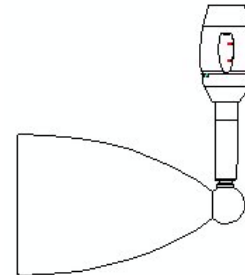

Job Name:		Item Number:	
Specifier Name:		Sales Agency:	
Specifier Contact:		Agency Contact:	
Fixture Type:		Comments:	
Quantity:		Approval:	

PAR30 Contemporary Complete Directional Assembly

W: 6 3/16" H: 6 23/32"

Description

Contemporary PAR30 directional assembly for use on an antique brushed nickel Transitions rail system. Add your own halogen or Sea Gull Lighting LED PAR30 lamp to the assembly for wide beam highlighted illumination on areas of interest.

Available LED Lamps:
 97314S 15w LED 3000K
 97414S 15w LED 2700K
 97514S 15w LED 4000K

Specifications

Item Number	94731-965
Finish	Antique Brushed Nickel
Dimensions	W: 6 3/16" H: 6 23/32"
Safety Listing	ETL Listed for Dry Locations cETL Listed for Dry Locations
Warranty	1-Year Warranty