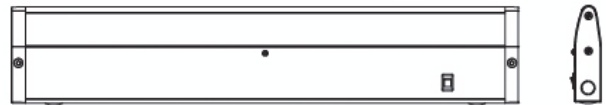

Job Name:		Item Number:	
Specifier Name:		Sales Agency:	
Specifier Contact:		Agency Contact:	
Fixture Type:		Comments:	
Quantity:		Approval:	

18" Self-Contained 120V LED 3000K

L: 18" W: 3 1/2" H: 1"

Description

Ambiance Self-Contained 120V LED Lighting easily conceals under cabinets and in other areas where you need task lighting. The on-board power supply is dimmable down to 15% with electronic low voltage (ELV) and standard TRIAC dimmers. Multiple knockouts are provided along with a conduit adapter for easy link-ability and wiring for power. **Note: 12" image shown.**

Specifications

Item Number	98596SW-15
Finish	White
Dimensions	L: 18" W: 3 1/2" H: 1"
Connection	Mounted To Box
Voltage	120V
Color Temperature	3000°K
Lumens	817
Watts Consumed	12.75 watts
Efficacy	64.1 lm/w
Color Rendering	>80 CRI
Rated Average Life	50,000 hours to 70%
Safety Listing	cETL Listed for Damp Locations
Warranty	5-Year Limited Warranty