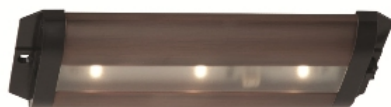

Job Name:		Item Number:	
Specifier Name:		Sales Agency:	
Specifier Contact:		Agency Contact:	
Fixture Type:		Comments:	
Quantity:		Approval:	

7" Self-Contained 24V DC LED 3000K

L: 7" W: 3" H: 9/16"

Description

Ambiance Self-Contained 24V DC LED Lighting combines high function with efficient design. Each fixture is just 1/2" high and delivers 300 lumens per foot. Units are linkable to one another for longer runs and include local on/off switches for individual control. Dimmable with 4-step dimming switch (98622S). Choose from a 30 watt plug-in or a remote mounted 60 watt power supply.

Specifications

Item Number	98600SW-15
Finish	White
Dimensions	L: 7" W: 3" H: 9/16"
Diffuser	Acrylic - Frosted
Switch Type	On/Off Switch
Mounting Proc.	Screw(s)
Voltage	24V
Color Temperature	3000°K
Lumens	180
Watts Consumed	5.2 watts
Watts Rated	4.5 watts
Efficacy	34.6 lm/w
Color Rendering	>85 CRI
Rated Average Life	40,000 hours to 70%
Safety Listing	ETL Listed for Damp Locations cETL Listed for Damp Locations
Warranty	5-Year Limited Warranty

Component Diagram:

STEP 1

Self-Contained
24V DC LED

Available in 3000°K color temperature in multiple lengths and finishes. Choose from a variety of connector lengths to join units together. Select a hardwire or plug-in transformer and add a dimmer, if desired.