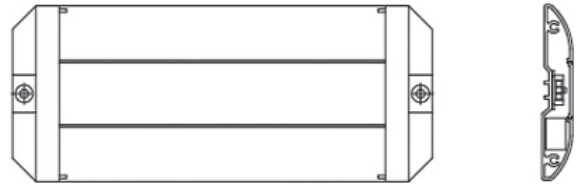

Job Name:		Item Number:	
Specifier Name:		Sales Agency:	
Specifier Contact:		Agency Contact:	
Fixture Type:		Comments:	
Quantity:		Approval:	

7" Self-Contained 24V DC LED 3000K

L: 7" W: 3" H: 9/16"

Description

Ambiance Self-Contained 24V DC LED Lighting combines high function with efficient design. Each fixture is just 1/2" high and delivers 300 lumens per foot. Units are linkable to one another for longer runs and include local on/off switches for individual control. Dimmable with 4-step dimming switch (98622S). Choose from a 30 watt plug-in or a remote mounted 60 watt power supply.

Specifications

Item Number	98600SW-15
Finish	White
Dimensions	L: 7" W: 3" H: 9/16"
Diffuser	Acrylic - Frosted
Switch Type	On/Off Switch
Mounting Proc.	Screw(s)
Voltage	24V
Color Temperature	3000°K
Lumens	180
Watts Consumed	5.2 watts
Watts Rated	4.5 watts
Efficacy	34.6 lm/w
Color Rendering	>85 CRI
Rated Average Life	40,000 hours to 70%
Safety Listing	ETL Listed for Damp Locations cETL Listed for Damp Locations
Warranty	5-Year Limited Warranty