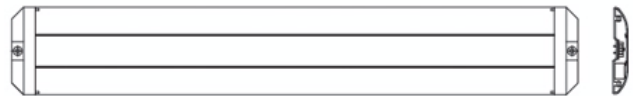

Job Name:		Item Number:	
Specifier Name:		Sales Agency:	
Specifier Contact:		Agency Contact:	
Fixture Type:		Comments:	
Quantity:		Approval:	

19" Self-Contained 24V DC LED 3000K

L: 19" W: 3" H: 9/16"

Description

Ambiance Self-Contained 24V DC LED Lighting combines high function with efficient design. Each fixture is just 1/2" high and delivers 300 lumens per foot. Units are linkable to one another for longer runs and include local on/off switches for individual control. Dimmable with 4-step dimming switch (98622S). Choose from a 30 watt plug-in or a remote mounted 60 watt power supply.

Specifications

Item Number	98602SW-15
Finish	White
Dimensions	L: 19" W: 3" H: 9/16"
Diffuser	Acrylic - Frosted
Switch Type	On/Off Switch
Mounting Proc.	Screw(s)
Voltage	24V
Color Temperature	3000°K
Lumens	550
Watts Consumed	13.9 watts
Watts Rated	12 watts
Efficacy	39.6 lm/w
Color Rendering	>85 CRI
Rated Average Life	40,000 hours to 70%
Safety Listing	ETL Listed for Damp Locations cETL Listed for Damp Locations
Warranty	5-Year Limited Warranty