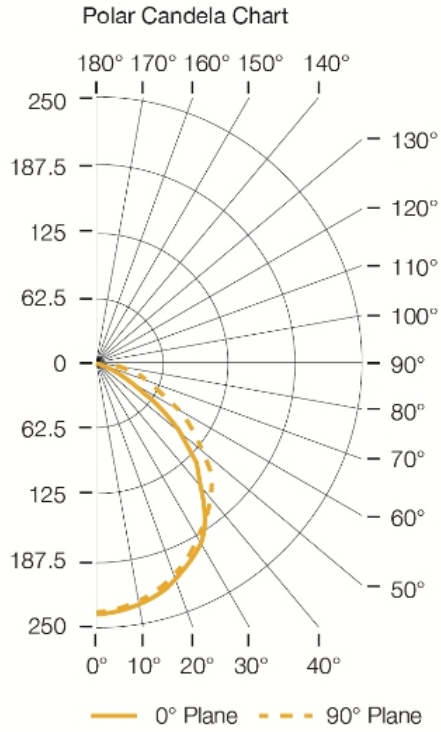

Job Name:		Item Number:	
Specifier Name:		Sales Agency:	
Specifier Contact:		Agency Contact:	
Fixture Type:		Comments:	
Quantity:		Approval:	

19" Self-Contained 24V DC LED 3000K

L: 19" W: 3" H: 9/16"

Description

Specifications

Item Number	98602SW-15
Finish	White
Dimensions	L: 19" W: 3" H: 9/16"
Diffuser	Acrylic - Frosted
Switch Type	On/Off Switch
Mounting Proc.	Screw(s)
Voltage	24V
Color Temperature	3000°K
Lumens	550
Watts Consumed	13.9 watts
Watts Rated	12 watts
Efficacy	39.6 lm/w
Color Rendering	>85 CRI
Rated Average Life	40,000 hours to 70%
Safety Listing	ETL Listed for Damp Locations cETL Listed for Damp Locations
Warranty	5-Year Limited Warranty

Instruction Sheets

- Trilingual (English, Spanish, and French) (HC-1831FS)

Available Photometry

- Lighting Facts Label
- LM79 Photometry
- IES File

Shipping Information:

Package Type	Product #	Quantity	UPC	Length	Width	Height	Cube	Weight	UPS Ship
Individual	98602SW-15	1	785652032639	19.5	3.25	1	0.037	0.8	Yes
Master Pack	98602SW-15	4	10785652032636	20.25	4	3.75	0.176	3.5	Yes

Photometric Diagram:

Zone (Degrees)	Lumens	% of Lamp
0° – 30°	181.7	32.9%
0° – 40°	296.4	53.6%
0° – 60°	488.0	88.3%
0° – 90°	552.8	100%
90° – 180°	0	0.0%
0° – 180°	552.8	100%

Vertical Angle (Degrees)	Horizontal Angle (Degrees)		
	0°	45°	90°
0°	60540	60540	60540
45°	58070	58070	58070
55°	48620	48620	48620
65°	32180	32180	32180
75°	1326	1326	1326
85°	0	0	0