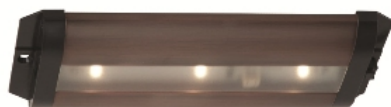

Job Name:		Item Number:	
Specifier Name:		Sales Agency:	
Specifier Contact:		Agency Contact:	
Fixture Type:		Comments:	
Quantity:		Approval:	

**6" 24V DC Connector Cord**

**Description**

Connects two units together and connects hardwire 60w 24V DC power supply to the first unit in a run.

**Specifications**

Item Number	98627S-12
Finish	Black
Dimensions	L: 6"
Safety Listing	cETL Listed for Damp Locations
Warranty	1-Year Warranty

**Instruction Sheets**

- Trilingual (English, Spanish, and French) (HC-1831FS)

**Component Diagram:**

**STEP 1**

Self-Contained  
24V DC LED

Available in 3000°K color temperature in multiple lengths and finishes. Choose from a variety of connector lengths to join units together. Select a hardwire or plug-in transformer and add a dimmer, if desired.