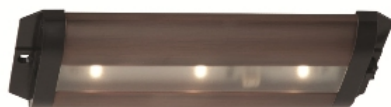

Job Name:		Item Number:	
Specifier Name:		Sales Agency:	
Specifier Contact:		Agency Contact:	
Fixture Type:		Comments:	
Quantity:		Approval:	

6" 24V DC Connector Cord

Description

Connects two units together and connects hardwire 60w 24V DC power supply to the first unit in a run.

Specifications

Item Number	98627S-15
Finish	White
Dimensions	L: 6"
Safety Listing	cETL Listed for Damp Locations
Warranty	1-Year Warranty

Instruction Sheets

- Trilingual (English, Spanish, and French) (HC-1831FS)

Component Diagram:

STEP 1

Self-Contained
24V DC LED

Available in 3000°K color temperature in multiple lengths and finishes. Choose from a variety of connector lengths to join units together. Select a hardwire or plug-in transformer and add a dimmer, if desired.