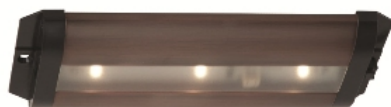

Job Name:		Item Number:	
Specifier Name:		Sales Agency:	
Specifier Contact:		Agency Contact:	
Fixture Type:		Comments:	
Quantity:		Approval:	

18" 24V DC Connector Cord

Description

Connects two units together and connects hardwire 60w 24V DC power supply to the first unit in a run.

Specifications

Item Number	98629S-12
Finish	Black
Dimensions	L: 18"
Safety Listing	cETL Listed for Damp Locations
Warranty	1-Year Warranty

Instruction Sheets

- Trilingual (English, Spanish, and French) (HC-1831FS)

Component Diagram:

STEP 1

Self-Contained
24V DC LED

Available in 3000°K color temperature in multiple lengths and finishes. Choose from a variety of connector lengths to join units together. Select a hardwire or plug-in transformer and add a dimmer, if desired.