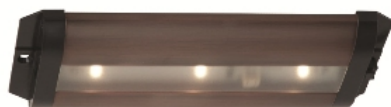

Job Name:		Item Number:	
Specifier Name:		Sales Agency:	
Specifier Contact:		Agency Contact:	
Fixture Type:		Comments:	
Quantity:		Approval:	

**18" 24V DC Connector Cord**

**Description**

Connects two units together and connects hardwire 60w 24V DC power supply to the first unit in a run.

**Specifications**

Item Number	98629S-15
Finish	White
Dimensions	L: 18"
Safety Listing	cETL Listed for Damp Locations
Warranty	1-Year Warranty

**Instruction Sheets**

- Trilingual (English, Spanish, and French) (HC-1831FS)

**Component Diagram:**

**STEP 1**

Self-Contained  
24V DC LED

Available in 3000°K color temperature in multiple lengths and finishes. Choose from a variety of connector lengths to join units together. Select a hardwire or plug-in transformer and add a dimmer, if desired.