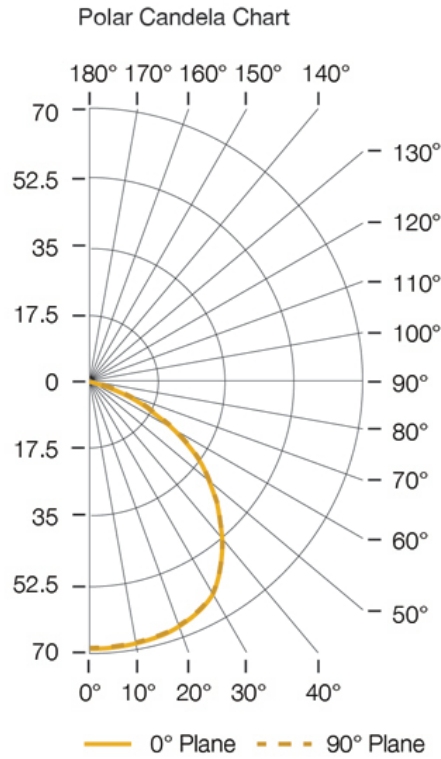

Specifications

Item Number	98862SW-12
Finish	Black
Dimensions	D: 3" H: 5/8"
Wire / Cord	96" (color/Black)
Mounting Proc.	Dual Mount
Connection	Plug Into Box
Voltage	12V
Color Temperature	3000°K
Lumens	340
Watts Consumed	9.5 watts
Watts Rated	8 watts
Efficacy	35.8 lm/w
Color Rendering	>85 CRI
Rated Average Life	40,000 hours to 70%
Safety Listing	cETL Listed for Damp Locations
Warranty	5-Year Limited Warranty

Instruction Sheets

- Trilingual (English, Spanish, and French) (HC-1887FS)

Shipping Information:

Package Type	Product #	Quantity	UPC	Length	Width	Height	Cube	Weight	UPS Ship
Individual	98862SW-12	1	785652153150	4.5	4	5	0.052	0.5	Yes
Master Pack	98862SW-12	3	10785652153157	15.5	5	5.5	0.247	3.1	Yes
Shipping Master		30	20785652153154						

Photometric Diagram:

Zone (Degrees)	Lumens	% of Lamp
0° – 30°	56.7	32.5%
0° – 40°	93.4	53.6%
0° – 60°	157.7	90.4%
0° – 90°	174.4	100%
90° – 180°	0	0.0%
0° – 180°	174.4	100%

		Horizontal Angle (Degrees)		
		0°	45°	90°
Vertical Angle (Degrees)	0°	60540	60540	60540
	45°	58070	58070	58070
	55°	48620	48620	48620
	65°	32180	32180	32180
	75°	1326	1326	1326
	85°	0	0	0