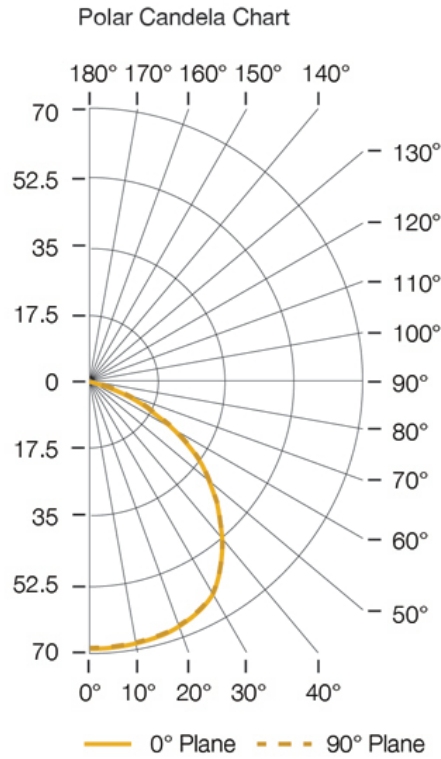

Specifications

Item Number	98862SW-15
Finish	White
Dimensions	D: 3" H: 5/8"
Wire / Cord	96" (color/White)
Mounting Proc.	Dual Mount
Connection	Plug Into Box
Voltage	12V
Color Temperature	3000°K
Lumens	340
Watts Consumed	9.5 watts
Watts Rated	8 watts
Efficacy	35.8 lm/w
Color Rendering	>85 CRI
Rated Average Life	40,000 hours to 70%
Safety Listing	cETL Listed for Damp Locations
Warranty	5-Year Limited Warranty

Instruction Sheets

- Trilingual (English, Spanish, and French) (HC-1887FS)

Shipping Information:

Package Type	Product #	Quantity	UPC	Length	Width	Height	Cube	Weight	UPS Ship
Individual	98862SW-15	1	785652153143	4.5	4	5	0.052	0.8	Yes
Master Pack	98862SW-15	3	10785652153140	15.5	5	5.5	0.247	3.1	Yes
Shipping Master		30	20785652153147	16	10.125	29.5	2.766	33.9	Yes

Photometric Diagram:

Zone (Degrees)	Lumens	% of Lamp
0° – 30°	56.7	32.5%
0° – 40°	93.4	53.6%
0° – 60°	157.7	90.4%
0° – 90°	174.4	100%
90° – 180°	0	0.0%
0° – 180°	174.4	100%

		Horizontal Angle (Degrees)		
		0°	45°	90°
Vertical Angle (Degrees)	0°	60540	60540	60540
	45°	58070	58070	58070
	55°	48620	48620	48620
	65°	32180	32180	32180
	75°	1326	1326	1326
	85°	0	0	0