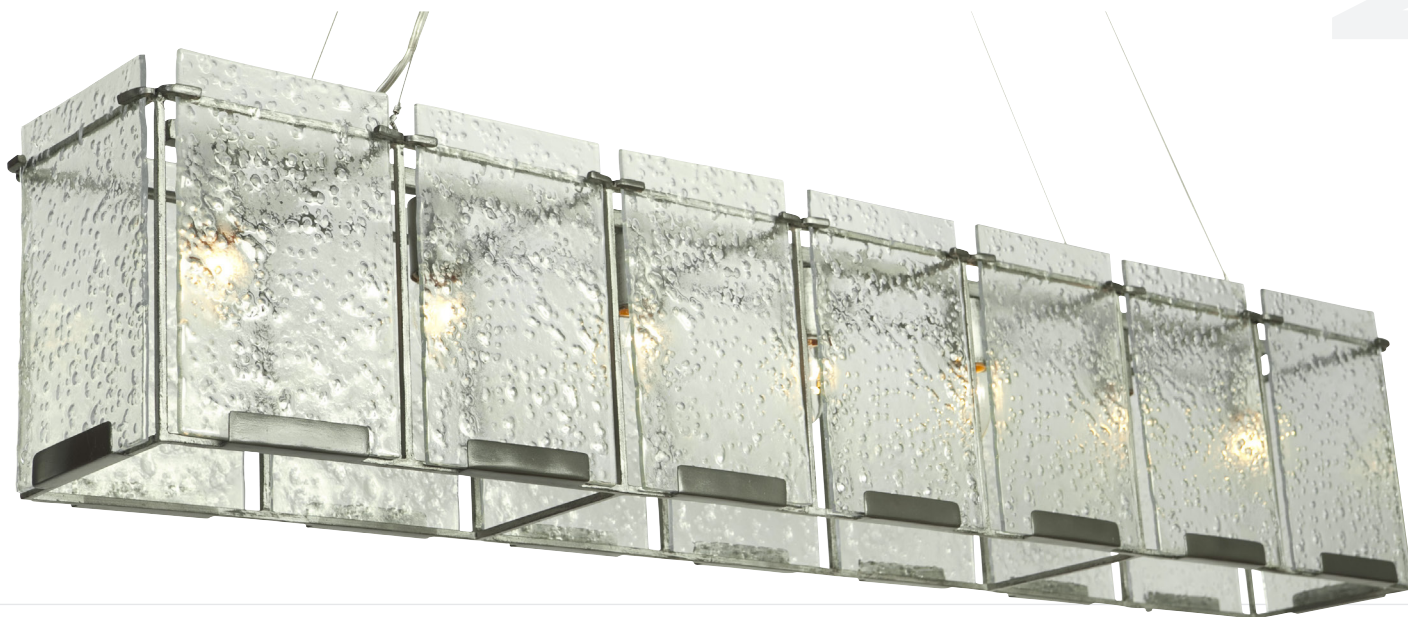

CLASSIFICATION : We loved sudden summer afternoon thunderstorms while growing up. There's nothing quite so relaxing as seeing and hearing the rain pelt against the window panes and on the tin roof (rusted!). To recreate the impression of beads of rain upon a window, we hand press the glass. The Rainy Night finish is made from streaking an eggplant-black glaze over silver. Hammered Ore is also now available as a standard finish for more rustic settings

varaLuz

PENDANT LINEAR 7 LIGHT

Product ID	160N07RN
Finish	Rainy Night
Glass/Shade Description	Recycled Hand-Pressed Rain Glass
Product Width	51 in./129.5 cm
Product Height	10.75 in./27.3 cm
Product Depth	8.25 in./21 cm
Product Weight	26 lb./11.8 kg
Shade Width	6.25 in./15.9 cm
Shade Height	9.875 in./25.1 cm
Canopy Width	9 in./22.9 cm
Canopy Depth	5 in./12.7 cm
Canopy Thickness	0.5 in./1.3 cm
Lamping	7 x 100W Medium Base, Not Included
Cable Length	Enough cable for a 10 ft (2.5 m) drop