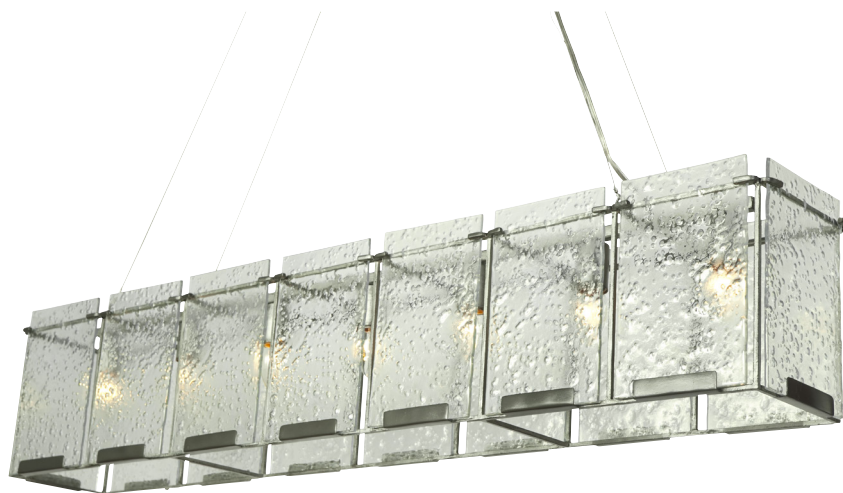

varaluz

phone 702-792-6900
fax 866-258-0862

email info@varaluz.com
web varaluz.com

160N07RN RAIN

SELLING POINTS : Hand-forged steel has 70% or greater recycled content. Low-VOC finish. Recycled hand-pressed rain glass. Spa feeling.

CLASSIFICATION : We loved sudden summer afternoon thunderstorms while growing up. There's nothing quite so relaxing as seeing and hearing the rain pelt against the window panes and on the tin roof (rusted!). To recreate the impression of beads of rain upon a window, we hand press the glass. The Rainy Night finish is made from streaking an eggplant-black glaze over silver. Hammered Ore is also now available as a standard finish for more rustic settings

varaLuz

PENDANT LINEAR 7 LIGHT

Product ID	160N07RN
Finish	Rainy Night
Glass/Shade Description	Recycled Hand-Pressed Rain Glass
Product Width	51 in./129.5 cm
Product Height	10.75 in./27.3 cm
Product Depth	8.25 in./21 cm
Product Weight	26 lb./11.8 kg
Shade Width	6.25 in./15.9 cm
Shade Height	9.875 in./25.1 cm
Canopy Width	9 in./22.9 cm
Canopy Depth	5 in./12.7 cm
Canopy Thickness	0.5 in./1.3 cm
Lamping	7 x 100W Medium Base, Not Included
Cable Length	Enough cable for a 10 ft (2.5 m) drop