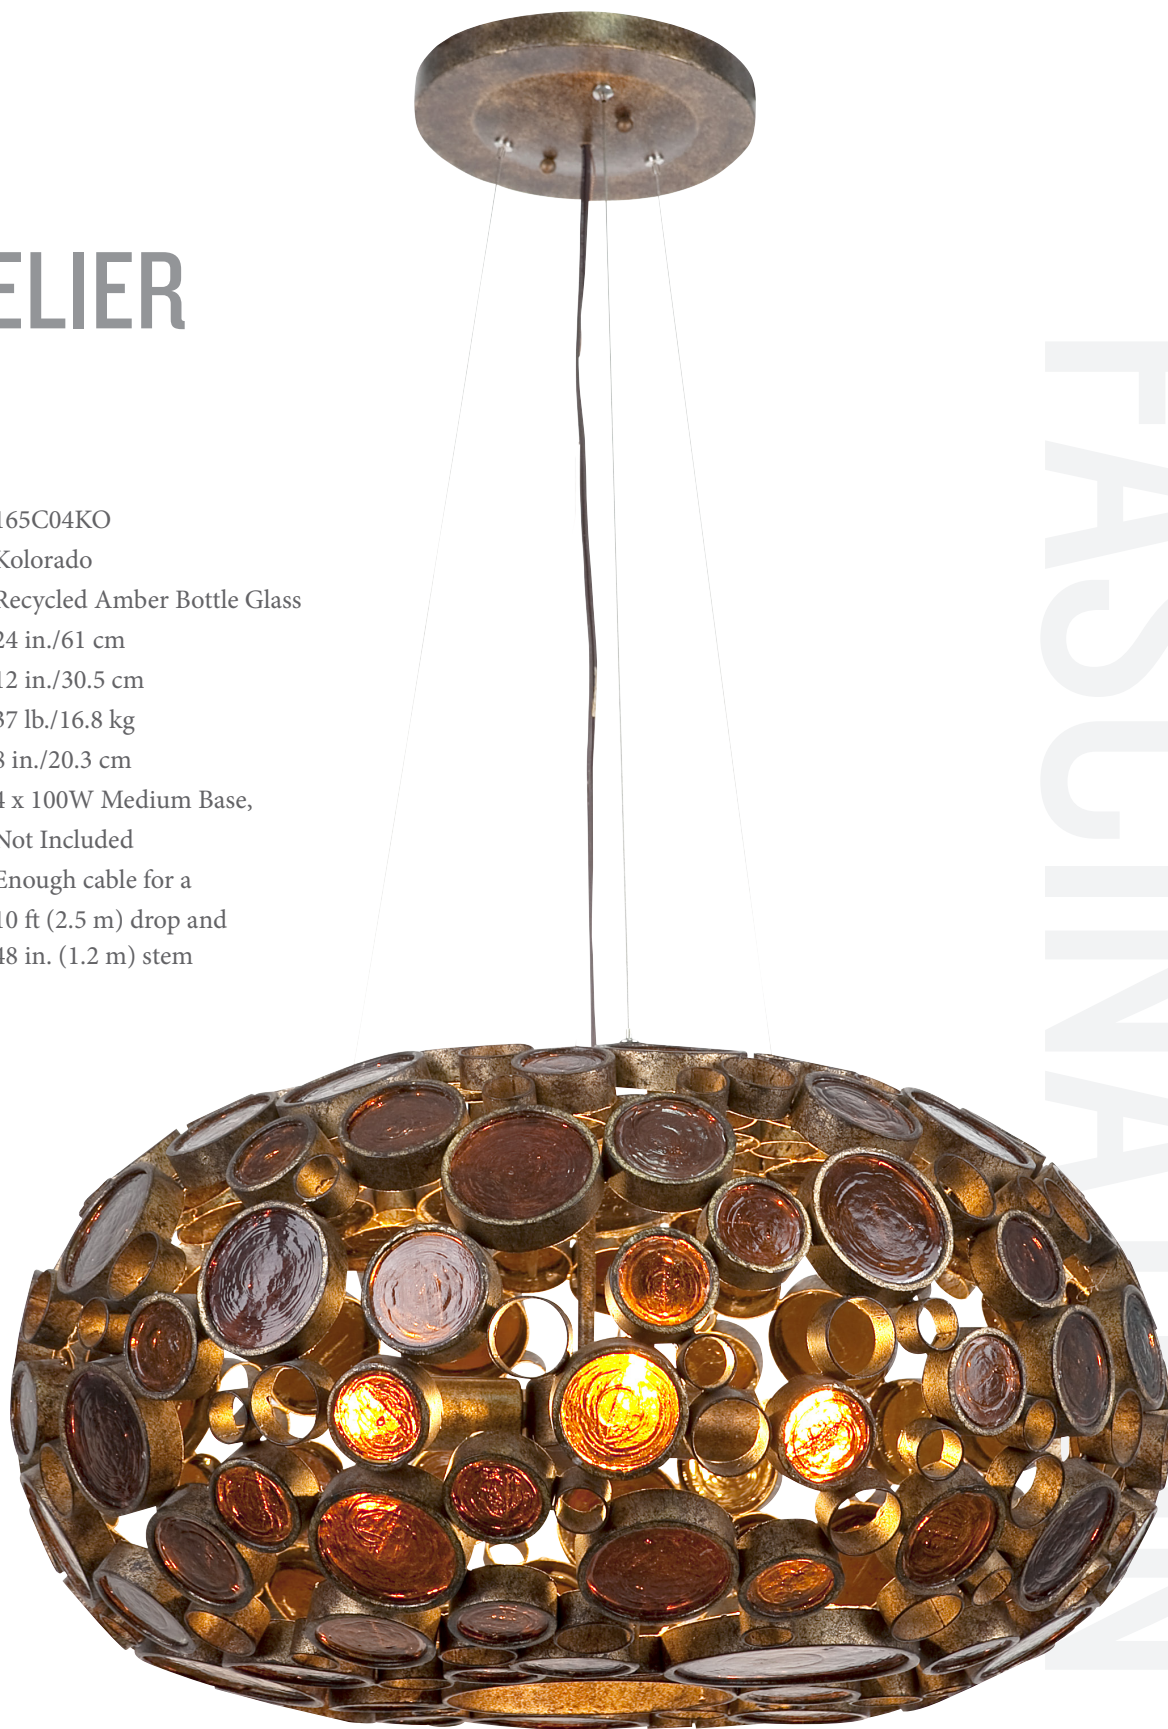

varaLuz

phone 702-792-6900
fax 866-258-0862

email info@varaluz.com
web varaluz.com

I65C04K0 FASCINATION

SELLING POINTS : Hand-forged steel has 70% or greater recycled content. Low-VOC finish. Recycled glass.

CLASSIFICATION : Breathtaking...that's what came to mind when we saw the ruins of an old Nevada mine at sunset. The walls had been constructed of wine bottles and mud. All those old bottles arranged so perfectly and capturing the sunlight, what better inspiration for a lighting family? We mimicked the bottle ends with recycled steel circles of varying sizes filled with recycled glass discs. Rarely before has a design based in "old" seemed so powerfully new.

varaLuz

CHANDELIER 4 LIGHT

Product ID	165C04KO
Finish	Kolorado
Glass/Shade Description	Recycled Amber Bottle Glass
Product Width	24 in./61 cm
Product Height	12 in./30.5 cm
Product Weight	37 lb./16.8 kg
Canopy Diameter	8 in./20.3 cm
Lamping	4 x 100W Medium Base, Not Included
Chain/Cable Length	Enough cable for a 10 ft (2.5 m) drop and 48 in. (1.2 m) stem