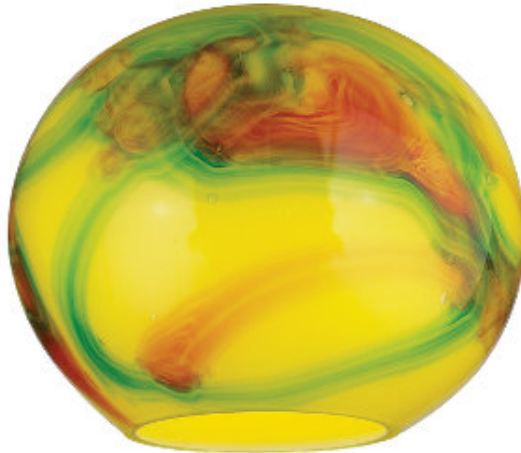

Job Name:

Job Type:

Comments:

Quantity:

94290-6066: Glass Shade - Mystique

Dimensions:

Diameter: 8 1/4"

Mounting Proc.: N/A

Height: 6 3/4"

Material List:

- 1 Cap - Steel - Antique Bronze
- 1 Cap - Steel - Antique Brushed Nickel

Safety Listing:

Not Listed Listed

Instruction Sheets:

English (LR-150)

Ambiance Glass Shade in Mystique Finish

UPC #:785652942969

Shade / Glass / Diffuser Details:

Part	Material	Finish	Quantity	Item Number	Length	Width	Height	Diameter	Fitter Diameter	Shade Top Length	Shade Top Width	Shade Top Diameter
Shade	Glass	(NTBD) Mystique	1				6 3/4	8 1/4	1			